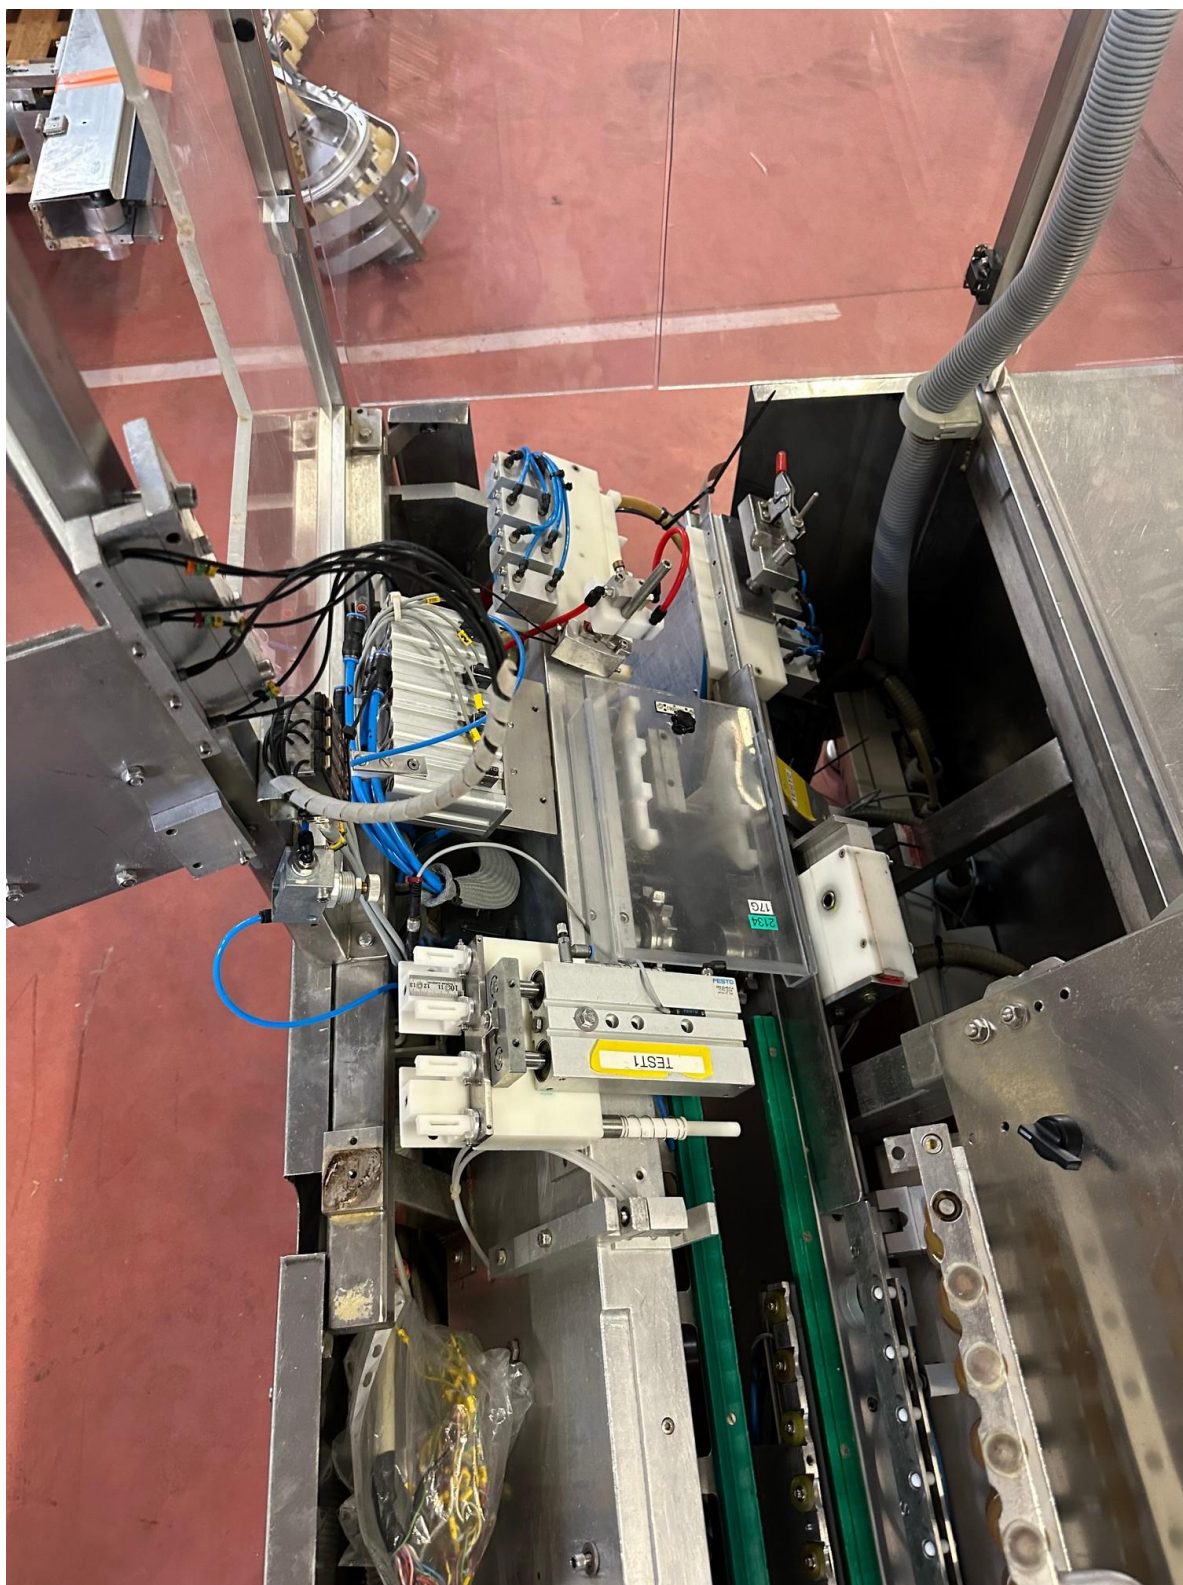

Power: 3 kW

Weight: approx. 500 kg

With Koewa girafe (1750 x 800 x 2200 mm)

With Hoppman feeding bowl model M FT/15-1 (1300 x 1000 x 1650 mm)

Incoterm: EXW

Remplisseuse tubes

Remplisseuse tubes

Remplisseuse tubes