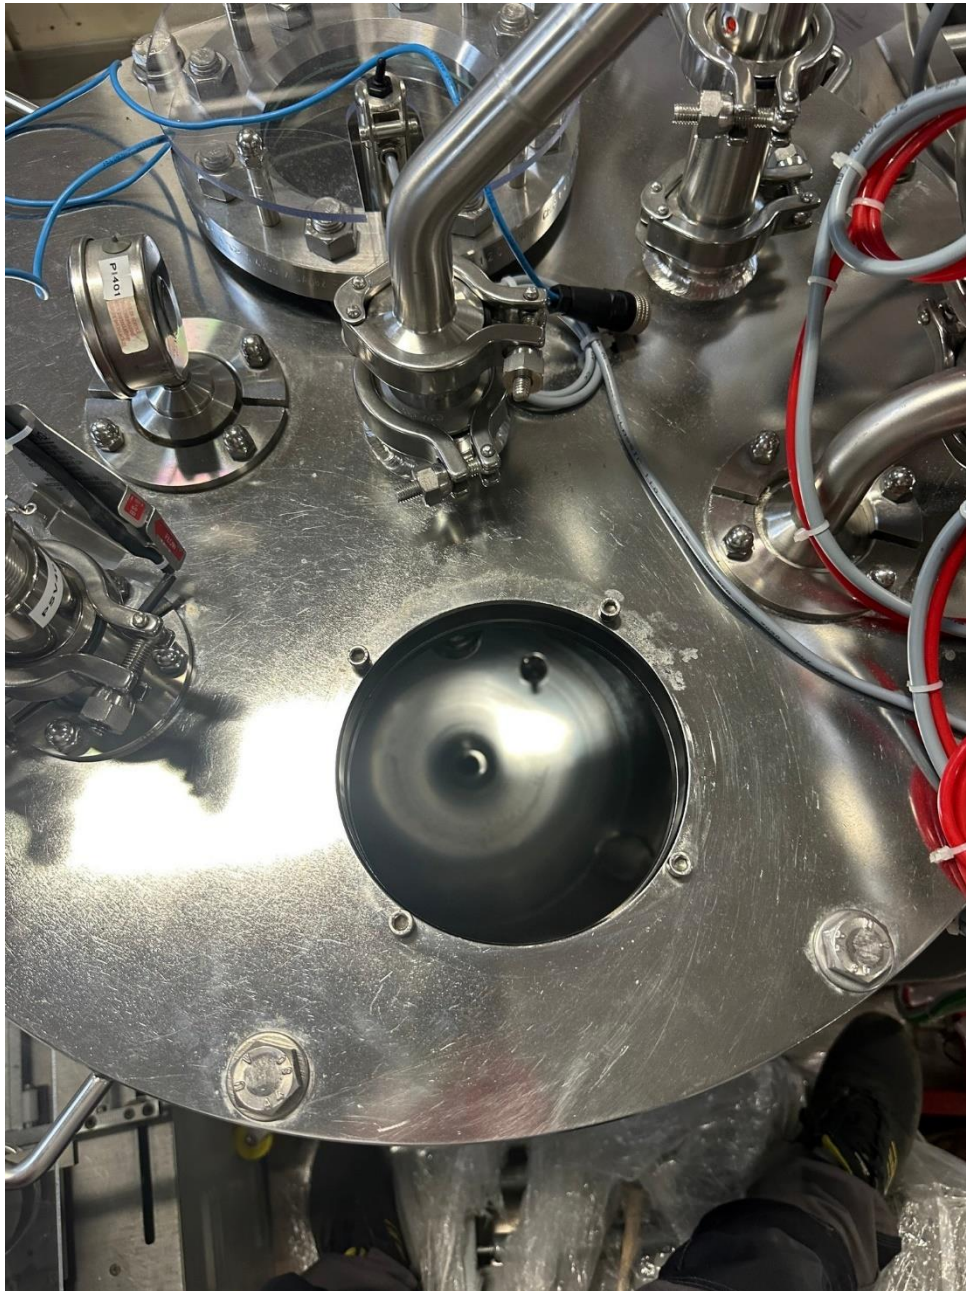

Cuve inox 150 litres