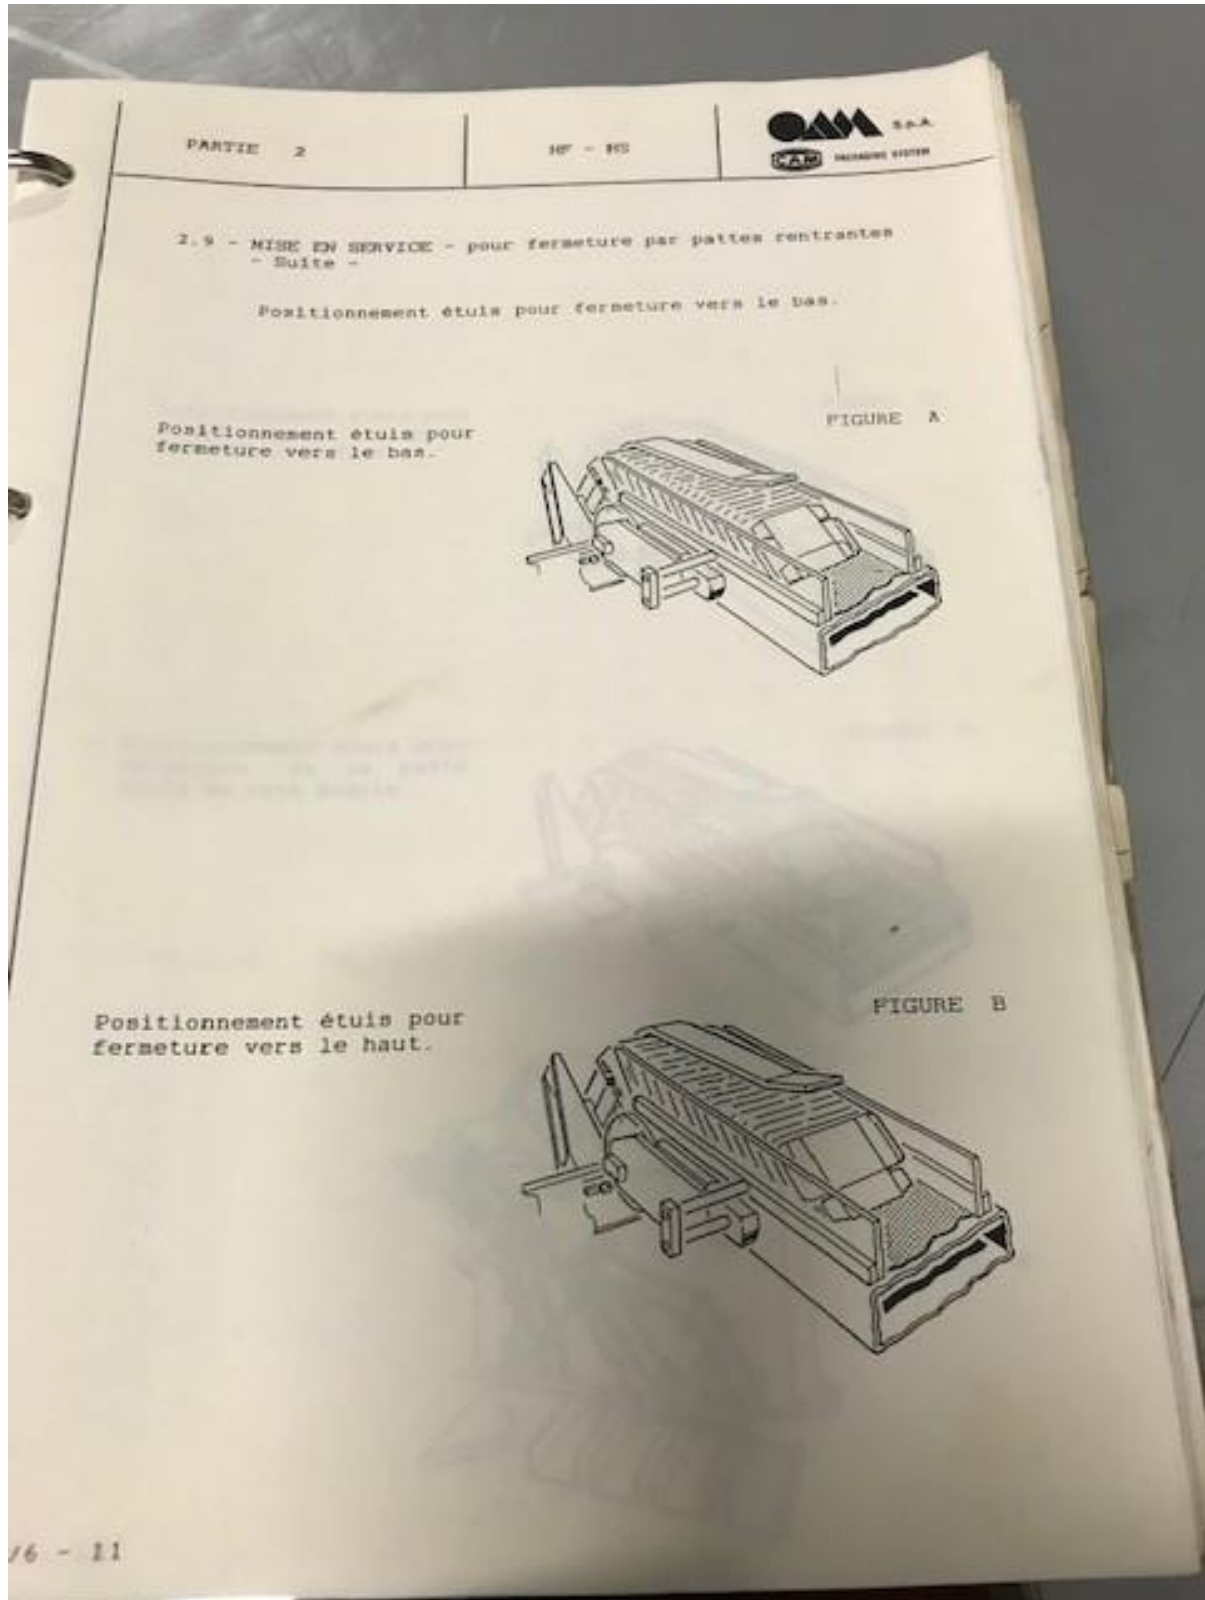

INGENNEO

Négoce équipements d'occasion

Fiche Machine	ETUYEUSE	N°	Inventaire
		A	1041