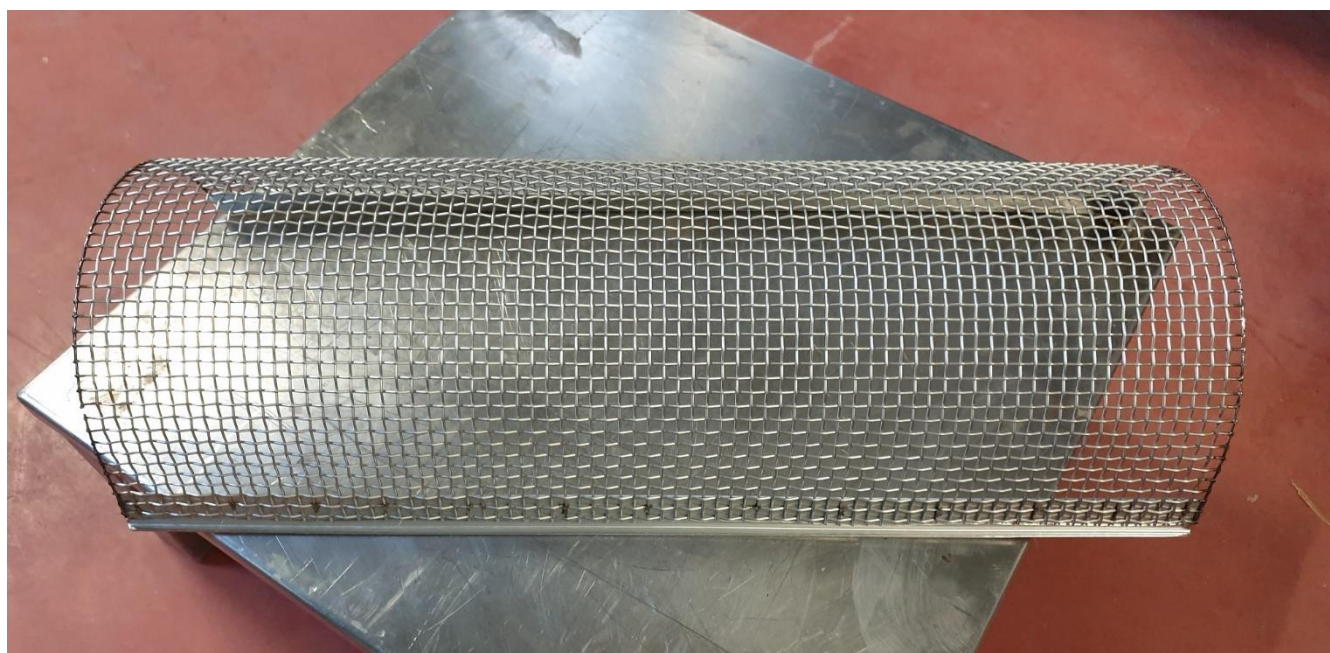

Fiche Machine	GRILLES DE TAMISAGE	N°	Inventaire
		A	6762