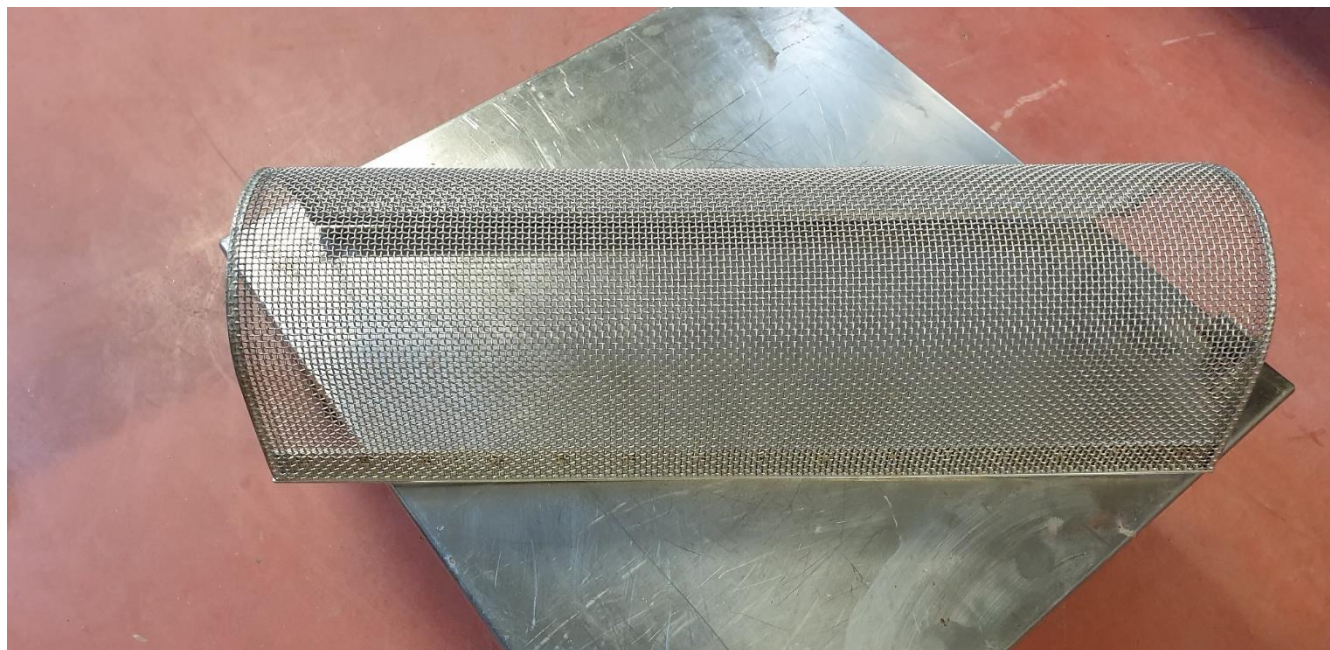

Fiche Machine	GRILLES DE TAMISAGE	N°	Inventaire
		A	6762