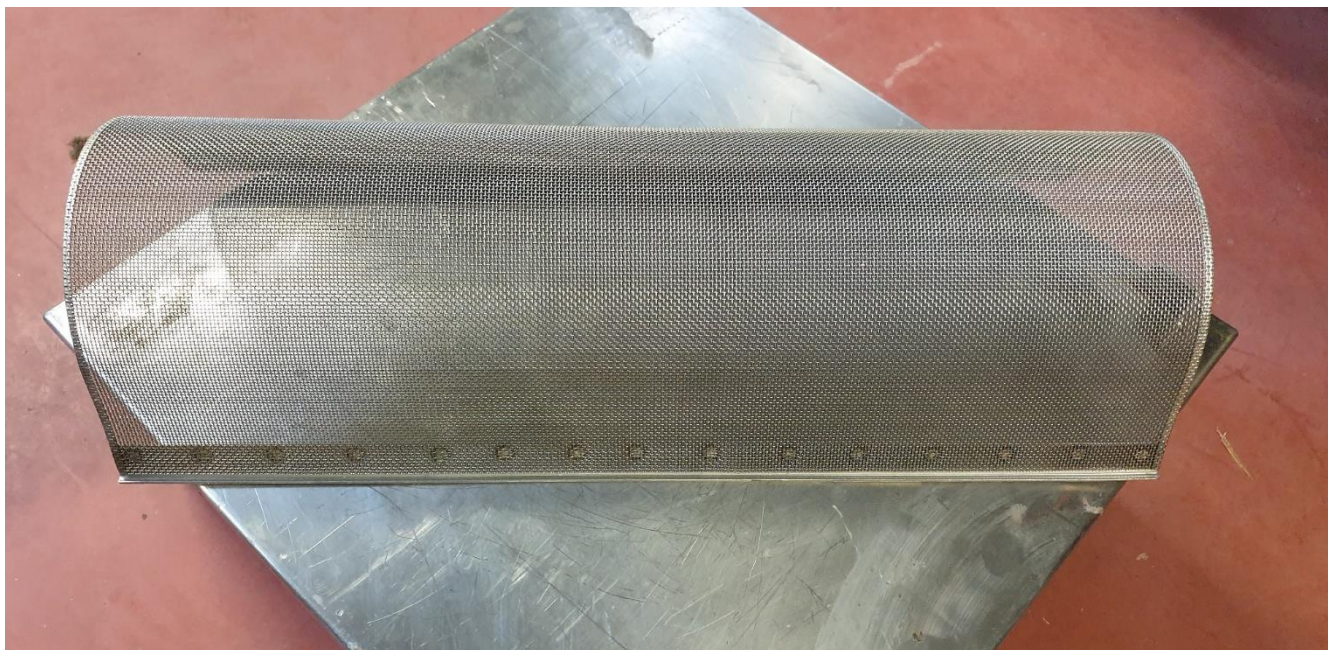

Fiche Machine	GRILLES DE TAMISAGE	N°	Inventaire
		A	6762