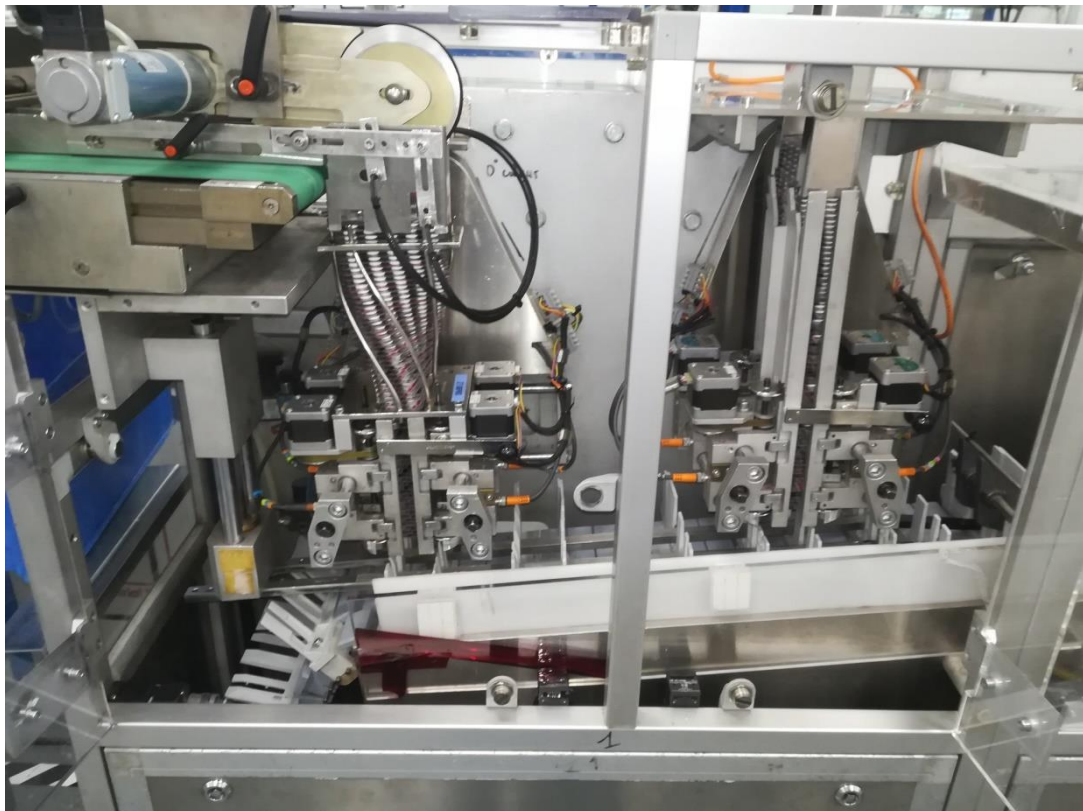

INGENNEO

Négoce équipements d'occasion

Fiche Machine	ETUYEUSE	N°	Inventaire
		A	4495