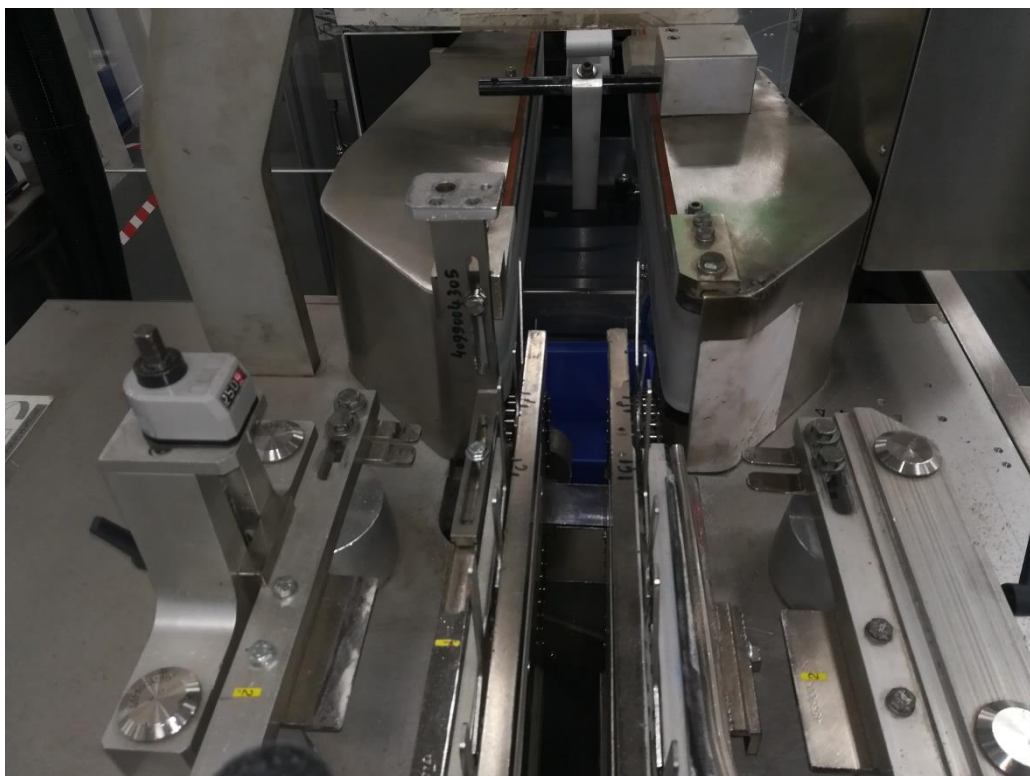

INGENNEO

Négoce équipements d'occasion

Fiche Machine	ETUYEUSE	N°	Inventaire
		A	4495