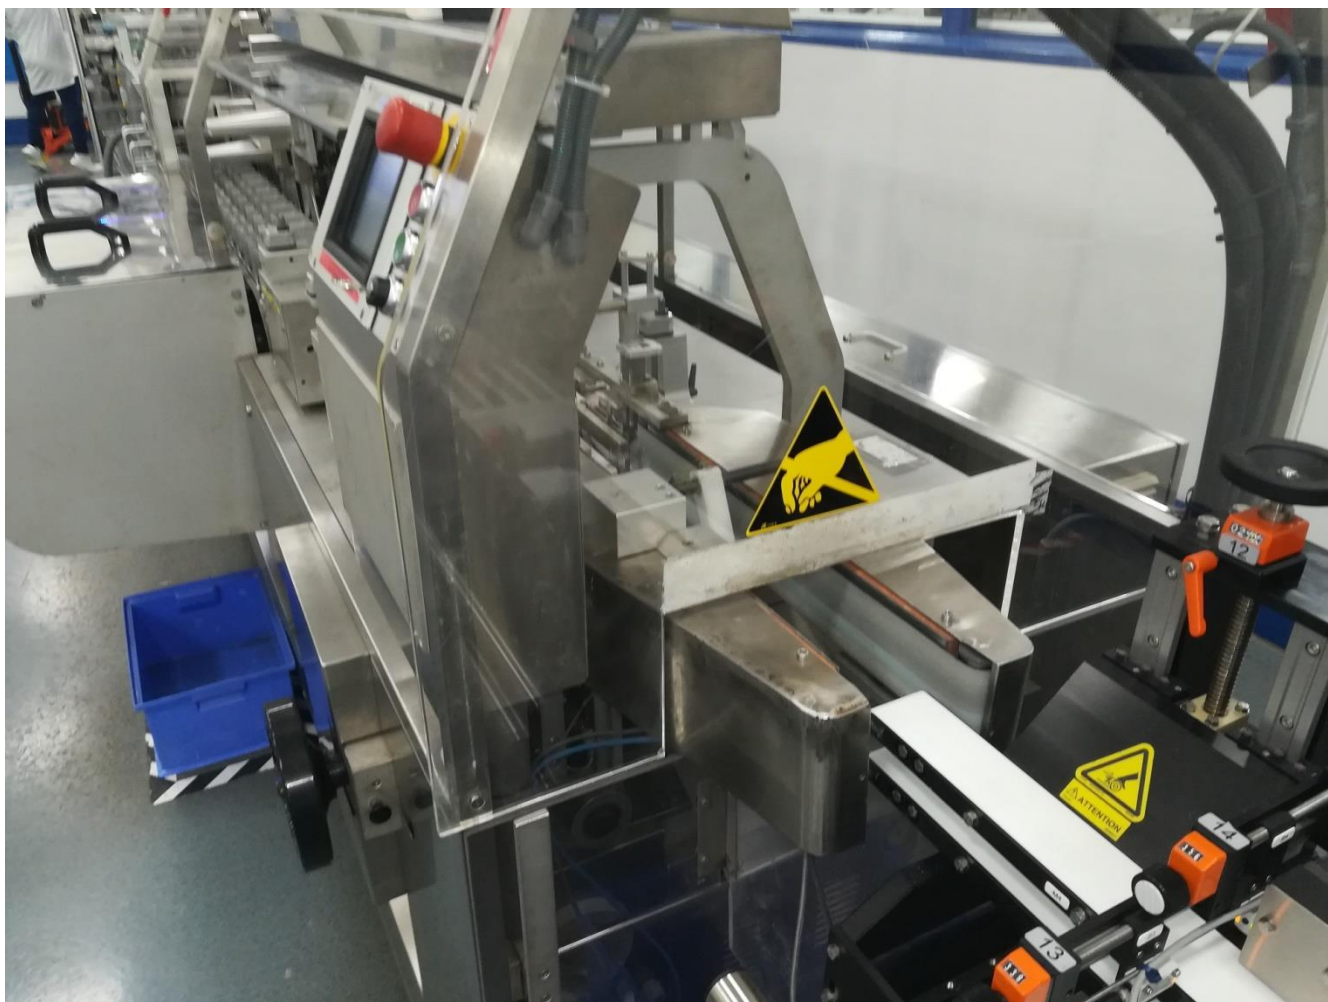

INGENNEO

Négoce équipements d'occasion

Fiche Machine	ETUYEUSE	N°	Inventaire
		A	4495