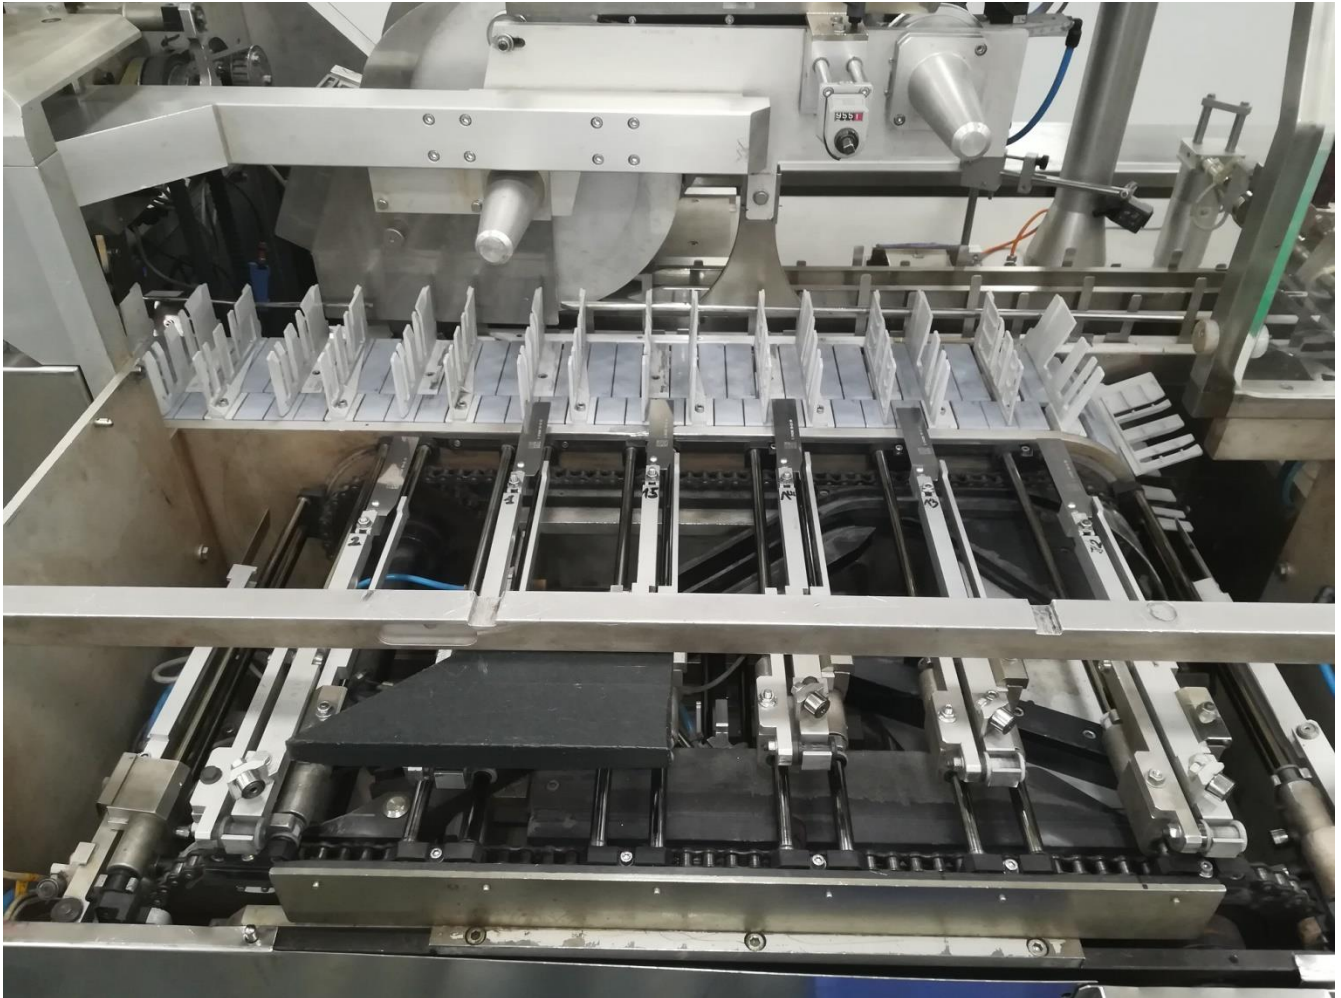

INGENNEO

Négoce équipements d'occasion

Fiche Machine	ETUYEUSE	N°	Inventaire
		A	4495